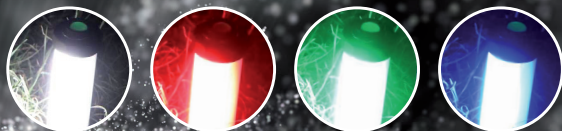

FLACARP motion sensors help you to secure your expensive equipment. They monitor the movement of unwanted person around your fishing place, bivouac, boat, car, etc.

FLACARP AL2 MOTION SENSOR

- ⊕ Detection of unwanted person at an angle of 140° with range up to 6 meters
- ⊕ For the double-side version, the detection angle is 140° from the front and 140° from the back side
- ⊕ Sensitivity switching (6m/3m)
- ⊕ False alerts filter
- ⊕ Wireless notification on the FLACARP receivers RFX or RX7 - range up to 1 kilometer
- ⊕ Integrated position LED light with remote control option
- ⊕ Durable construction, perfect protection against rain
- ⊕ Powered by two standard AAA batteries (2x1.5V)
- ⊕ Long battery life
- ⊕ Double side version (AL2) or one side version (AL1)

When any motion is detected the alarm immediately alerts the fisherman to his RX7 receiver where the acoustic and LED inform.

MICRO-ALARM FLACARP SENS

The alarm easily monitors your equipment. It detects change of position, shocks, unauthorized manipulation. Wirelessly sends an alert to your receiver. Long range, sensitivity adjustment, small **dimensions 4x4x1.5cm only**, powered by CR2450 battery.

FLACARP LED LIGHT FL6-RGB

- ⦿ Rechargeable flashlight with built-in powerful Li-Ion battery 2000mAh
- ⦿ Listening-in memory for up to 10 FLACARP devices
- ⦿ RGB light - the ability to switch the LED color and also assign a color to a specific bite alarm or alarm or mirror the same LED color, as set on the bite alarm
- ⦿ LED intensity option (brightness adjustment)
- ⦿ 100% waterproof - can be used in a bivouac and as an outdoor light
- ⦿ Easy charging from a phone charger, car or power bank (micro USB connector)
- ⦿ Integrated listening-in range up to 1 kilometer
- ⦿ Possibility of use as a remote-controlled position light or buoy.
- ⦿ Strong magnet and loop for easy hanging